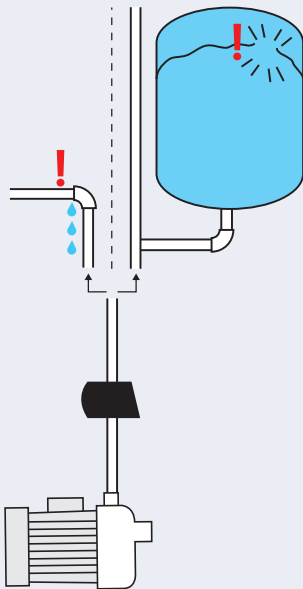

5

AUTO RESET

OFF ON

AUTO RESET

OFF ON
(DEFAULT)

OFF ON

ANTI CYCLING

MAX RUN 30 MIN

ANTI CYCLING

OFF ON

ANTI CYCLING

OFF ON

ANTI CYCLING

OFF ON

ANTI CYCLING

MAX RUN 30 MIN