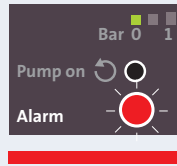

5

AUTO RESET

OFF ON

AUTO RESET

OFF ON
(DEFAULT)

OFF ON

ANTI CYCLING

MAX RUN 30 MIN

ANTI CYCLING

OFF ON

ANTI CYCLING

OFF ON

ANTI CYCLING

OFF ON

ANTI CYCLING

MAX RUN 30 MIN