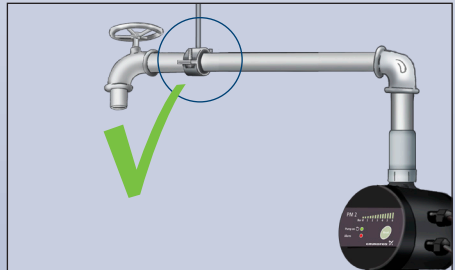

PM 2

START

STOP

OFF ON

STOP = START + 1 bar

OFF ON

5 (DEFAULT)

OFF ON