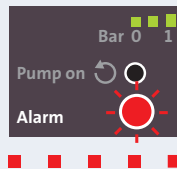

5

AUTO RESET

OFF ON

AUTO RESET

OFF ON
(DEFAULT)

OFF ON

ANTI CYCLING

MAX RUN 30 MIN

ANTI CYCLING

OFF ON

ANTI CYCLING

OFF ON

ANTI CYCLING

OFF ON

ANTI CYCLING

MAX RUN 30 MIN