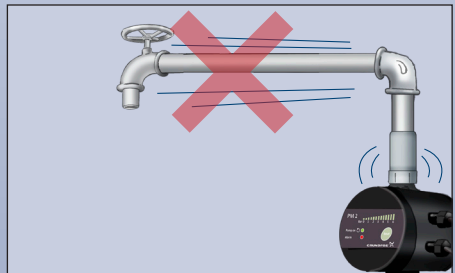

PM 2

START

STOP

OFF ON

STOP = START + 1 bar

OFF ON

5 (DEFAULT)

OFF ON

5

AUTO RESET

OFF ON

AUTO RESET

OFF ON
(DEFAULT)

OFF ON

ANTI CYCLING

MAX RUN 30 MIN