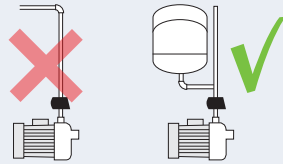

STOP

OFF ON

STOP = START + 1 bar

OFF ON

5 ☐ ☒ (DEFAULT)

OFF ON

5 ☐ ☐