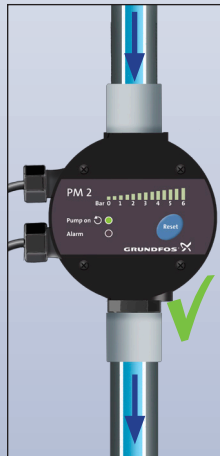

PM 2

START

STOP

OFF ON

STOP = START + 1 bar

OFF ON

5 (DEFAULT)

OFF ON

5

AUTO RESET

OFF ON

AUTO RESET

OFF ON
(DEFAULT)

OFF ON

ANTI CYCLING

MAX RUN 30 MIN