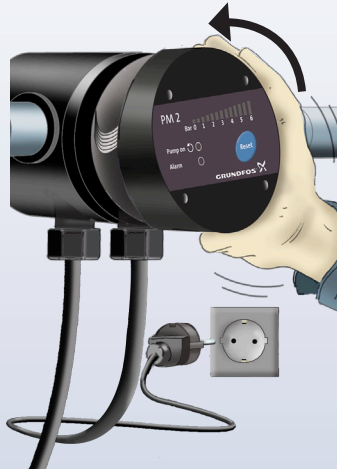

PM 2

START

STOP

OFF ON

STOP = START + 1 bar

OFF ON

5 (DEFAULT)

OFF ON

5

AUTO RESET

OFF ON

AUTO RESET

OFF ON
(DEFAULT)

OFF ON

ANTI CYCLING

MAX RUN 30 MIN