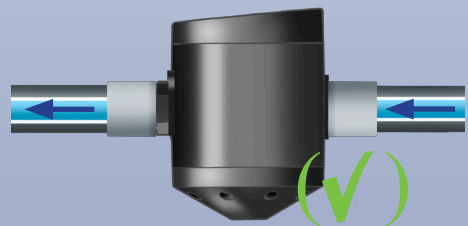

PM 2

START

STOP

OFF ON

STOP = START + 1 bar

OFF ON

5 (DEFAULT)

OFF ON

5

AUTO RESET

OFF ON

AUTO RESET

OFF ON
(DEFAULT)

OFF ON

ANTI CYCLING

MAX RUN 30 MIN