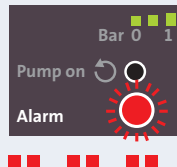

5

AUTO RESET

OFF ON

AUTO RESET

OFF ON
(DEFAULT)

OFF ON

ANTI CYCLING

MAX RUN 30 MIN

ANTI CYCLING

OFF ON

ANTI CYCLING

OFF ON

ANTI CYCLING

OFF ON

ANTI CYCLING

MAX RUN 30 MIN