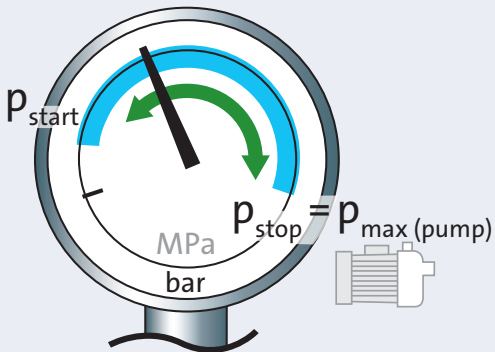

PM 2

START

STOP

OFF ON

STOP = START + 1 bar

OFF ON

5 (DEFAULT)

OFF ON

5

AUTO RESET

OFF ON

AUTO RESET

OFF ON
(DEFAULT)

OFF ON

ANTI CYCLING

MAX RUN 30 MIN