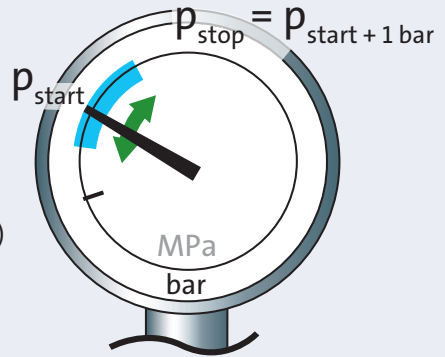

PM 2

START

STOP

OFF ON

STOP = START + 1 bar

OFF ON

5 (DEFAULT)

OFF ON

5

AUTO RESET

OFF ON

AUTO RESET

OFF ON
(DEFAULT)

OFF ON

ANTI CYCLING

MAX RUN 30 MIN