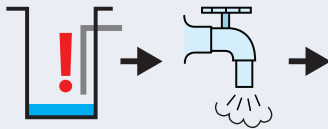

AUTO RESET

OFF ON

AUTO RESET

OFF ON
(DEFAULT)

OFF ON

ANTI CYCLING

MAX RUN 30 MIN