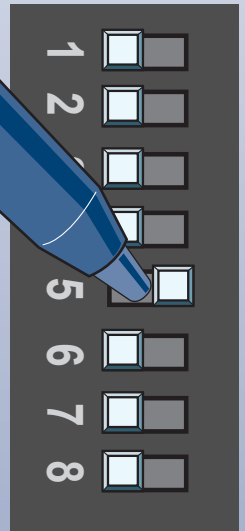

PM 2

START

STOP

OFF ON

STOP = START + 1 bar

OFF ON

5 (DEFAULT)

OFF ON

5

AUTO RESET

OFF ON

AUTO RESET

OFF ON
(DEFAULT)

OFF ON

ANTI CYCLING

MAX RUN 30 MIN